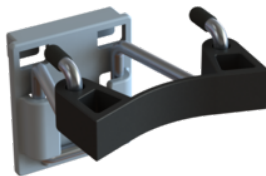

Related products

03031069

03031069

Inoflex handle holder

10190205

Flat mop frame holder double

10190306