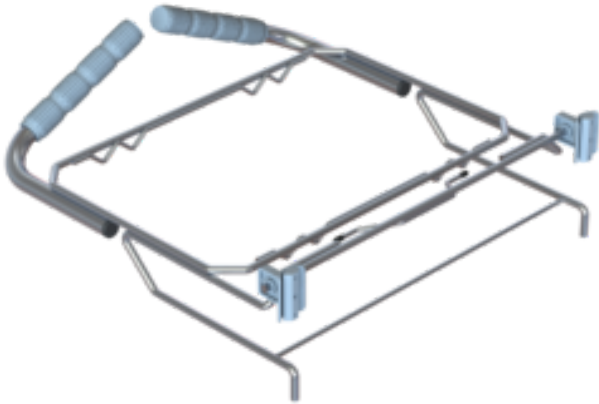

Pushing handle / refuse sack holder

Description

Part for the Wecoline Allure S, M, L and XL trucks.

Specifications

Item code	10190304
Color	RVS
Size	120l
Packaging	Piece

Related products

Wecoline Allure trolley L

10190009

Wecoline Allure trolley M

10190070

Wecoline Allure trolley S

10191000