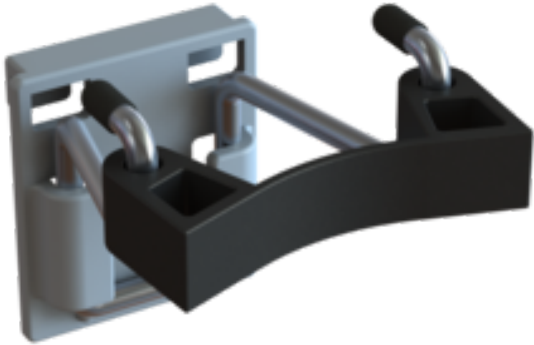

Inoflex handle holder

Description

Part for the Wecoline Allure S, M, L and XL trucks.

Specifications

Item code	10190205
Color	Grey
Size	89x77x69mm
Packaging	Piece