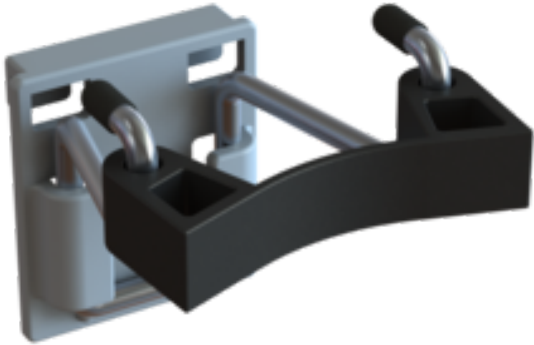

Inoflex handle holder

Description

Part for the Wecoline Allure S, M, L and XL trucks.

Specifications

Item code	10190205
Color	Grey
Size	89x77x69mm
Packaging	Piece

Related products

Wecoline Allure trolley L

10190009

Wecoline Allure trolley M

10190070

Wecoline Allure trolley S

10191000