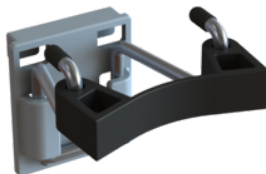

Wecoline Allure trolley M

Description

A complete work vehicle, equipped with:

- Nylon tiente wheels 125mm, 4, including 2 with brake
- Inoflex steel holder, 2 pieces
- Inox double support for flat foot/wiper foot
- Stainless steel support for 2 wall boxes
- 18-litre mopbox, lockable, 2 pieces grey/red and grey/blue

Specifications

Item code	10190070
Color	Blue
Size	106x57x115cm
Packaging	Piece

Related products

03031069

03031069

Inoflex handle holder

10190205

Mop box