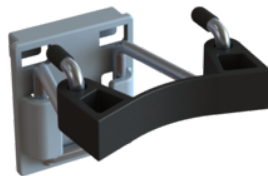

Wecoline Allure trolley M

Description

A complete work vehicle, equipped with:

- Nylon tiente wheels 125mm, 4, including 2 with brake
- Inoflex steel holder, 2 pieces
- Inox double support for flat foot/wiper foot
- Stainless steel support for 2 wall boxes
- 18-litre mopbox, lockable, 2 pieces grey/red and grey/blue

Specifications

Item code	10190070
Color	Blue
Size	106x57x115cm
Packaging	Piece

Related products

03031069

03031069

Inoflex handle holder

10190205

Mop box