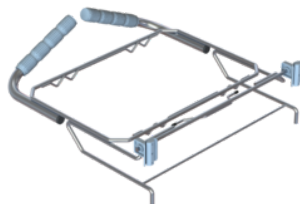

Wecoline Allure trolley XL

Description

A complete work vehicle, equipped with:

- Nylon tente wheels 125mm, 5, including 2 with brake
- Inoxflex stem holder
- Double buckets
- Push bar with anti-slip grip
- Waste bag holder with cover

Specifications

Item code	10190049
Color	Grey/Blue
Size	140x68x107cm
Packaging	Piece

Related products

Plastic lid waste bag

10190301

Pushing handle / refuse sack holder

10190304