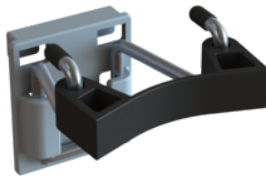

Related products

03031069

Inoflex handle holder

Mop box

03031069

10190205

10190228