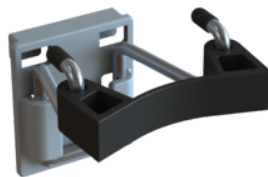

Wecoline Allure trolley L

Description

A complete work vehicle, equipped with:

- Nylon tente wheels 125mm, 4, including 2 with brake
- Inoflex steel holder, 2 pieces
- Inox double support for flat foot/wiper foot
- Stainless steel support for 2 wall boxes
- 18-litre mopbox, lockable, 2 pieces grey/red and grey/blue

Specifications

Item code	10190009
Color	Blue
Size	148x64x115cm
Packaging	Piece

Related products

03031069

03031069

Inoflex handle holder

10190205

Mop box