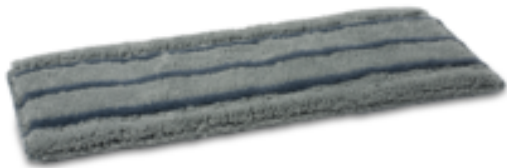

Ultimate Scrub Mop

Description

Use this surface mop with the Ultimate surface mop frame and cleaning agent.

- With flaps and pockets, so suitable on many frames
- High cleaning power
- Suitable for daily and attached dirt

Specifications

Item code	10162459
Color	Grey
Size	40cm
Packaging	Set

Related products

Telescopic handle-Alu

03030268

Ultimate flat mop frame

10162439

Warning sign for wet flooring