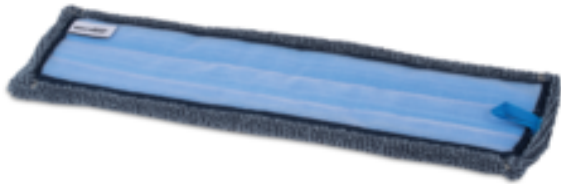

# Allure microfibre flat mop

## Description

The Allure microfibre flat mop, also often called floor mop, is moistened with water for cleaning floors, walls, doors and other hard surfaces. The flat mop only needs clean water and should be washed at a maximum of 95 degrees after use. The back of this flat mop is equipped with velcro tape for good adhesion to the flat mop frame.

## Specifications

Item code	03041040
Color	Blue
Size	45cm
Packaging	Set