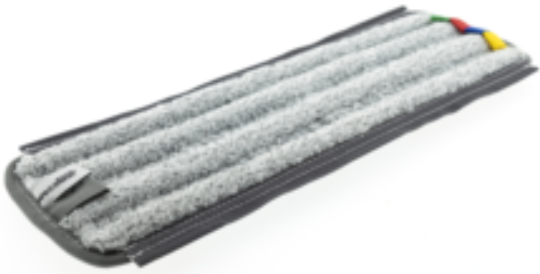

Carabao flat mop scrub

Description

Use this flat mop with scrub material with the Carabao flat mop concept. - Thanks to the rib design of the flat mop, you can apply more pressure - Clean 2.5 times more square metres than with an ordinary flat mop - Trusted Wecoline microfibres quality

Specifications

Item code	03040596
Color	Grey
Size	45cm
Packaging	Set

Related products

Carabao curved ergo handle

03030116

Carabao flat mop frame

03030136

Carabao spray unit

03030146

Carabao flat mop

03040586