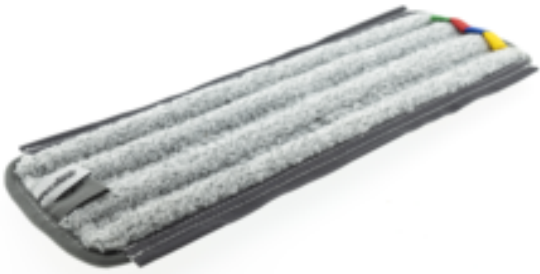

Carabao flat mop scrub

Description

Use this flat mop with scrub material with the Carabao flat mop concept. - Thanks to the rib design of the flat mop, you can apply more pressure - Clean 2.5 times more square metres than with an ordinary flat mop - Trusted Wecoline microfibre quality

Specifications

Item code	03040596
Color	Grey
Size	45cm
Packaging	Set

Related products

Carabao curved ergo handle

03030116

Carabao flat mop frame

03030136

Carabao spray unit

03030146

Carabao flat mop

03040586