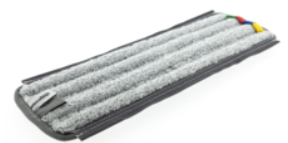

Carabao flat mop

Description

Use this flat mop with the Carabao flat mop concept. - Thanks to the rib design of the flat mop, you can apply more pressure - Clean 2.5 times more square metres than with an ordinary flat mop - Trusted Wecoline microfibre quality

Specifications

Item code	03040586
Color	Grey
Size	45cm
Packaging	Set

Related products

Carabao curved ergo handle

03030116

Carabao flat mop frame

03030136

Carabao spray unit