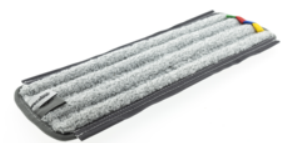

Related products

Carabao curved ergo handle

03030116

Carabao flat mop frame

03030136

Carabao spray unit

03030146

Carabao flat mop scrub

03040596