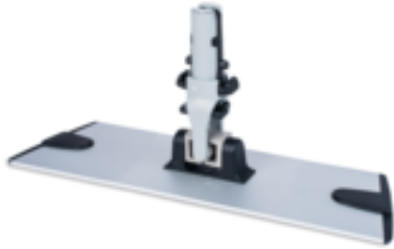

Allure flat mop frame

Description

Place the flat mop frame under a Wecoline stem. Then attach the flat mop to clean.

- Hook and loop fastening for easy adhesion
- Available in multiple sizes
- Sleek aluminium design which is easy to keep clean

Specifications

Item code	03030446
Color	Black
Size	23cm
Packaging	Piece

Related products

**Allure spray handle-
aluminium ergonomic**

03030907

Allure microfibre flat mop

03041040

**Allure microfibre flat mop
scrub**

03041060

Allure flat mop frame

Variants

Item code	Size	Color	Packaging	Box content	Box size	EAN Code
03030446	23cm	Black	Piece	1	l29.5 x w26.5 x h8.5	4004188149199
03030456	40cm	Black	Piece	1	l29.5 x w26.5 x h8.5	4004188149212