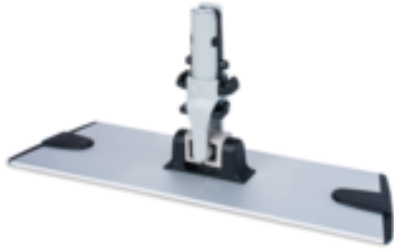

# Allure flat mop frame

## Description

Place the flat mop frame under a Wecoline stem. Then attach the flat mop to clean.

- Hook and loop fastening for easy adhesion
- Available in multiple sizes
- Sleek aluminium design which is easy to keep clean

## Specifications

Item code	03030446
Color	Black
Size	23cm
Packaging	Piece