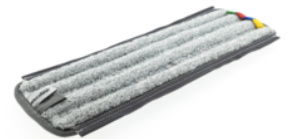

Related products

Carabao curved ergo handle

03030116

Carabao flat mop frame

03030136

Carabao flat mop

03040586

Carabao flat mop scrub

03040596