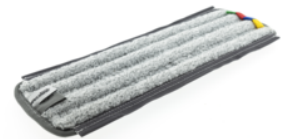

Carabao spray unit

Description

The Carabao spray unit turns the Carabao telescopic handle into a spray handle. Ideal for dampening the flat mops. You attach the nozzle to the back of the handle.

Specifications

Item code	03030146
Color	Black
Size	56cm
Packaging	Box

Related products

Carabao curved ergo handle

03030116

Carabao flat mop frame

03030136

Carabao flat mop

03040586